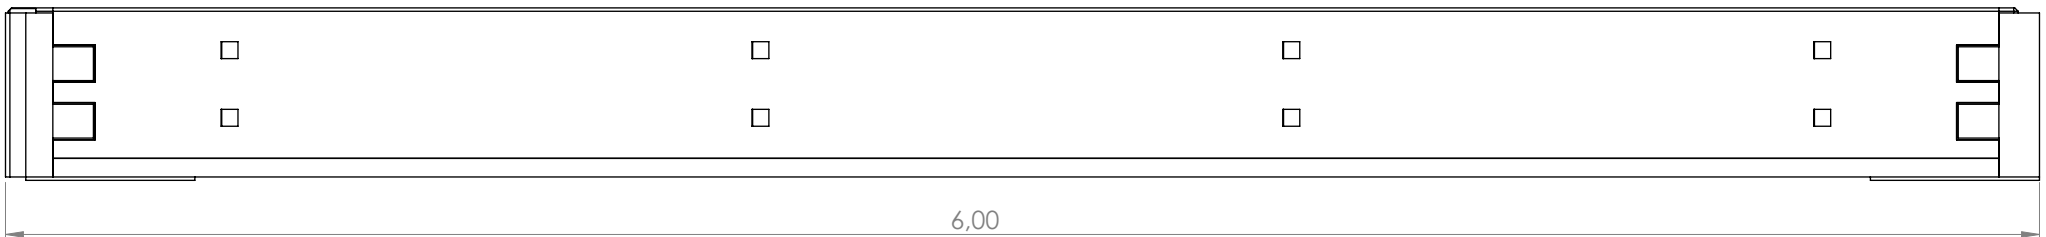

Temporary safety barrier

Our temporary safety barriers are ensuring a comprehensive protection in the road traffic. They are tested and certified according to the European Standard DIN EN 1317. The product attributes are: simple handling but robust and steady. We are able to deliver 180 meters of transportable safety barriers just on one truck. For you that means very low transport costs.

Our transportable safety barriers with an extreme low sphere of influence will be your best decision.