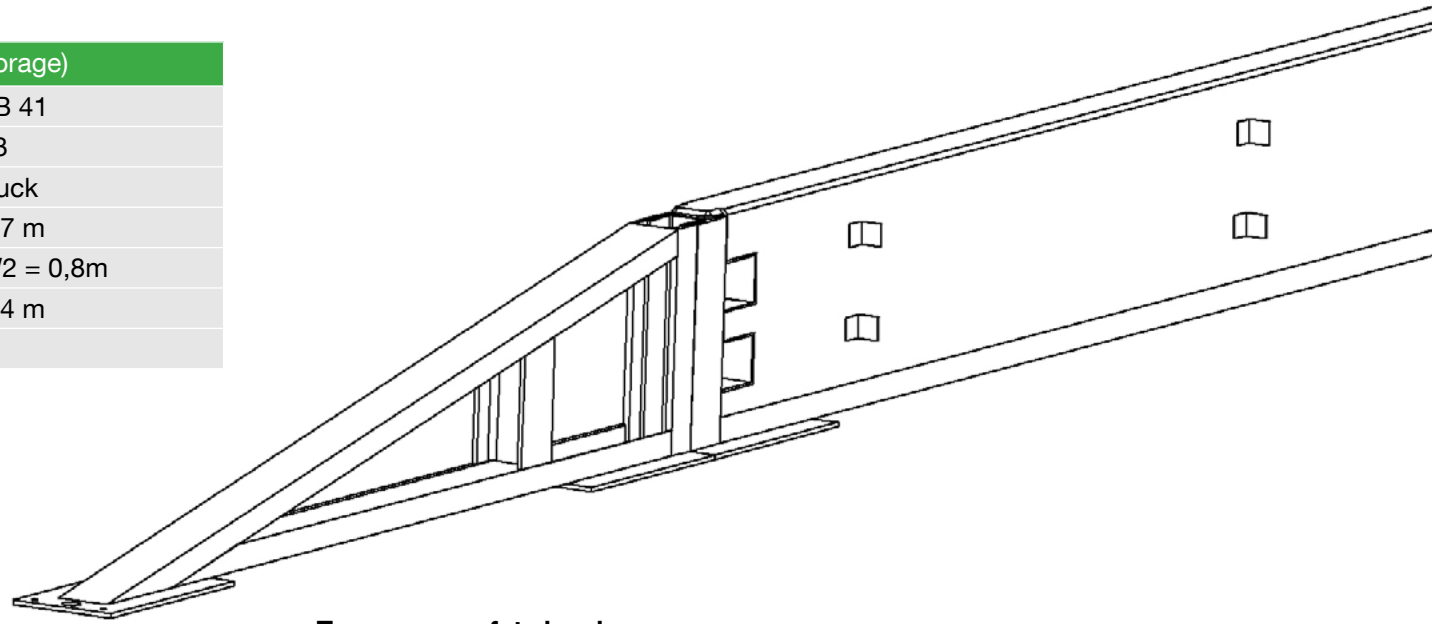

### Mobile safety barrier

With mobile safety barriers immediate road accident prevention in construction sites is possible. These transportable concrete walls are the ideal restraining systems for all kinds of cars and all kinds of streets. Because of the strong material, the effectiveness, the system width of 24 cm and a weight less than 900 kg per wall the barrier is the perfect solution to make construction sites safe for all involved persons.

One important factor is that it is easy to open the links of the barriers in a case of emergency. Especially in the road traffic transportable safety barriers should be easily separated from each other. Sometimes even seconds are relevant – assembly and disassembly of the barriers have to work out quickly. When some barriers are damaged they can be replaced without problems.

System dimensions

Test length	150m
System width	0,24 m
System height	0,52 m
System length	6,00 m
Planning relevant width	0,12 m
Lowering length	2,50 m

**Temporary safety barrier**

Our temporary safety barriers are ensuring a comprehensive protection in the road traffic. They are tested and certified according to the European Standard DIN EN 1317. The product attributes are: simple handling but robust and steady. We are able to deliver 180 meters of transportable safety barriers just on one truck. For you that means very low transport costs.