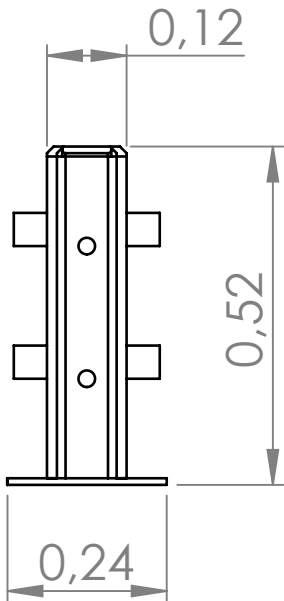

Tested according to DIN EN 1317 (without anchorage)

Testing	TB 21	TB 41
Containment level	T 1	T3
Type of vehicle	automobile	truck
Sphere of influence	0,3 m	0,7 m
Sphere of influence (class)	W1 = 0,6 m	W2 = 0,8m
Deflection	0,08 m	0,4 m
BASt assessment	2013 7E 61